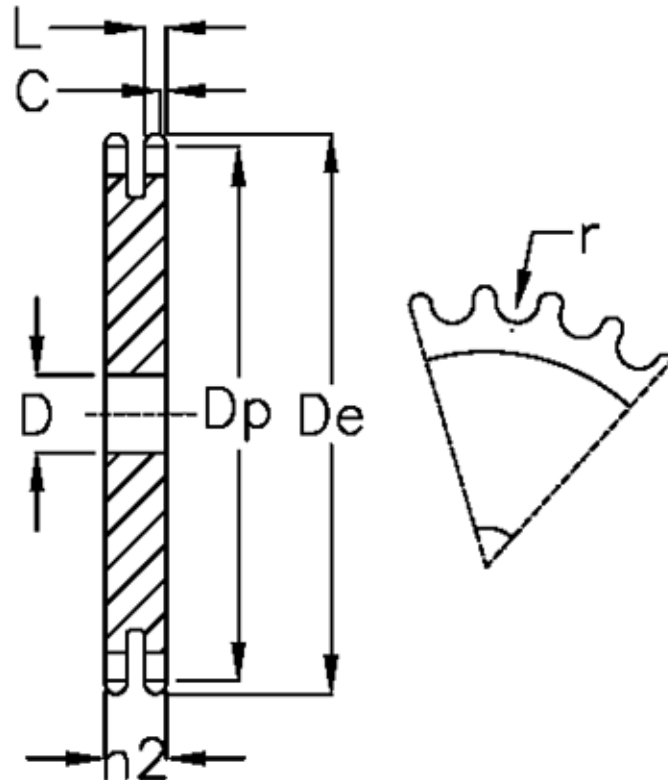

Article number: 616022006080

Description: Plate wheel 10 B-2 Z=80 duplex

Measures

C	= 2
D	= 25
De	= 412.3
Dp	= 404.35
For chain size	= 5/8 x 3/8
For chain type	= 10 B-2
h2	= 25.5
L	= 9

Number of teeth	= 80
r	= 10.16